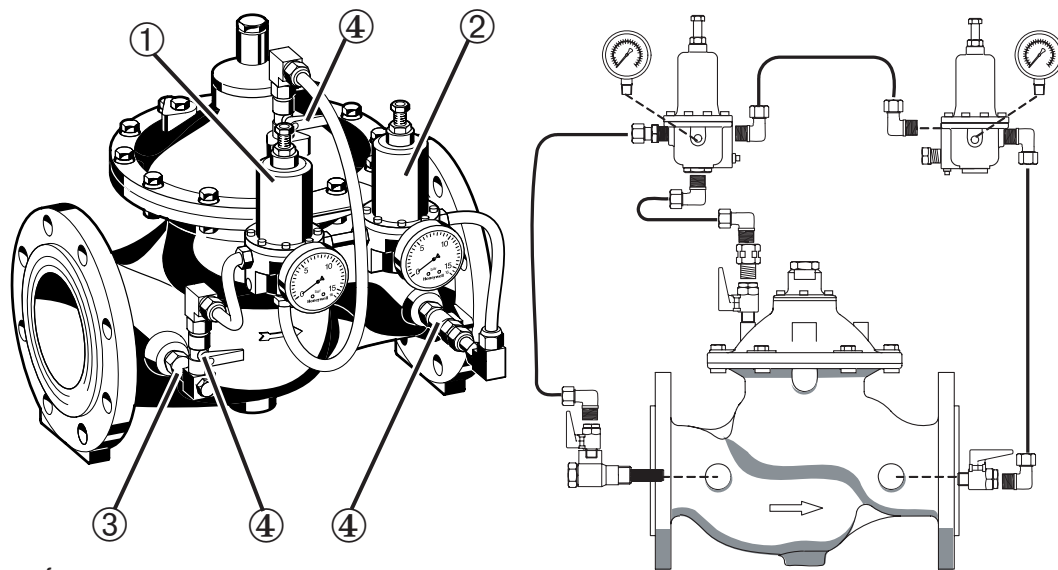

Braukmann VV300

Einbauanleitung • Installation Instructions Instructions de montage • Istruzioni di montaggio

E1

Bauteile • Components • Pièces • Componenti

①= Pilotventil CX-PS
Pilot valve CX-PS
Vanne pilote CX-PS
Valvola pilota CX-PS

②= Pilotventil CX-PR
Pilot valve CX-PR
Vanne pilote CX-PR
Valvola pilota CX-PR

③= Filtereinsatz
Filter insert
Garniture de filtration
Inserto filtro

④= Absperr-Kugelhahn
Manual ball valve
Clapet à bille
Valvola di intercettazione a sfera

E2

Einbau • Installation • Installation • Installazione

E3 *Inbetriebnahme • Commissioning • Mise en service*

Messa in servizio

Manufactured for
and on behalf of
Pittway Sàrl, Z.A., La Pièce 4,
1180 Rolle, Switzerland
by its authorised representative
Ademco 1 GmbH