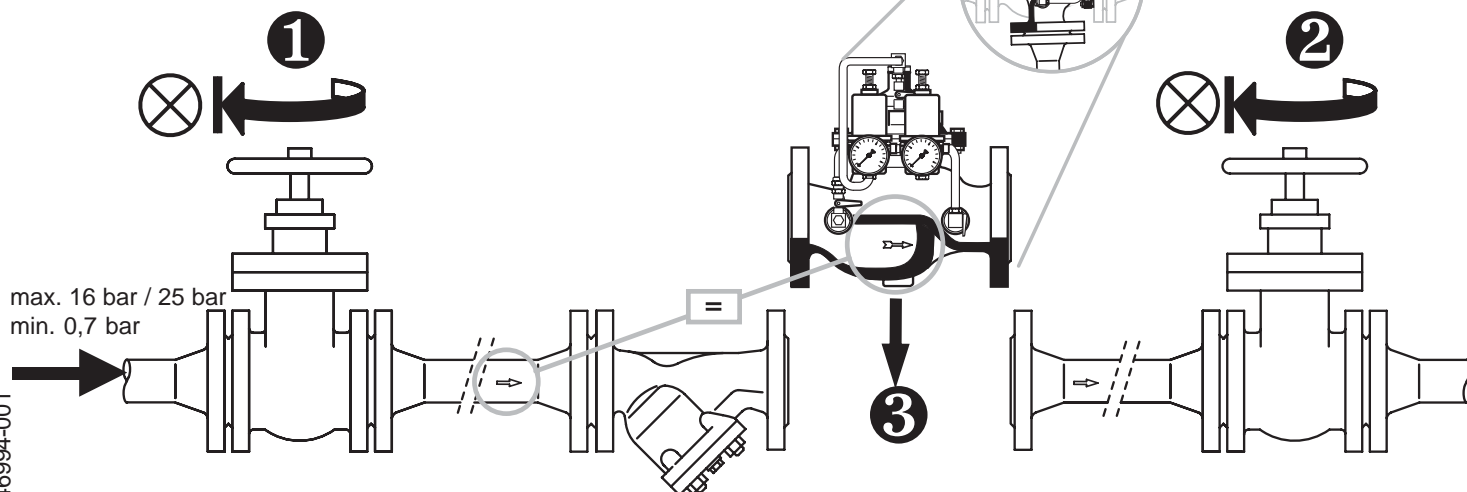

Braukmann VV300

Einbauanleitung • Installation Instructions Instructions de montage • Istruzioni di montaggio

E1

Bauteile • Components • Pièces • Componenti

①= Pilotventil CX-PS
Pilot valve CX-PS
Vanne pilote CX-PS
Valvola pilota CX-PS

②= Pilotventil CX-PR
Pilot valve CX-PR
Vanne pilote CX-PR
Valvola pilota CX-PR

③= Filtereinsatz
Filter insert
Garniture de filtration
Inserto filtro

④= Absperr-Kugelhahn
Manual ball valve
Clapet à bille
Valvola di intercettazione a sfera

E2

Einbau • Installation • Installation • Installazione

E3 *Inbetriebnahme • Commissioning • Mise en service*

Messa in servizio

Manufactured for
and on behalf of
Pittway Sàrl, Z.A., La Pièce 4,
1180 Rolle, Switzerland
by its authorised representative
Ademco 1 GmbH