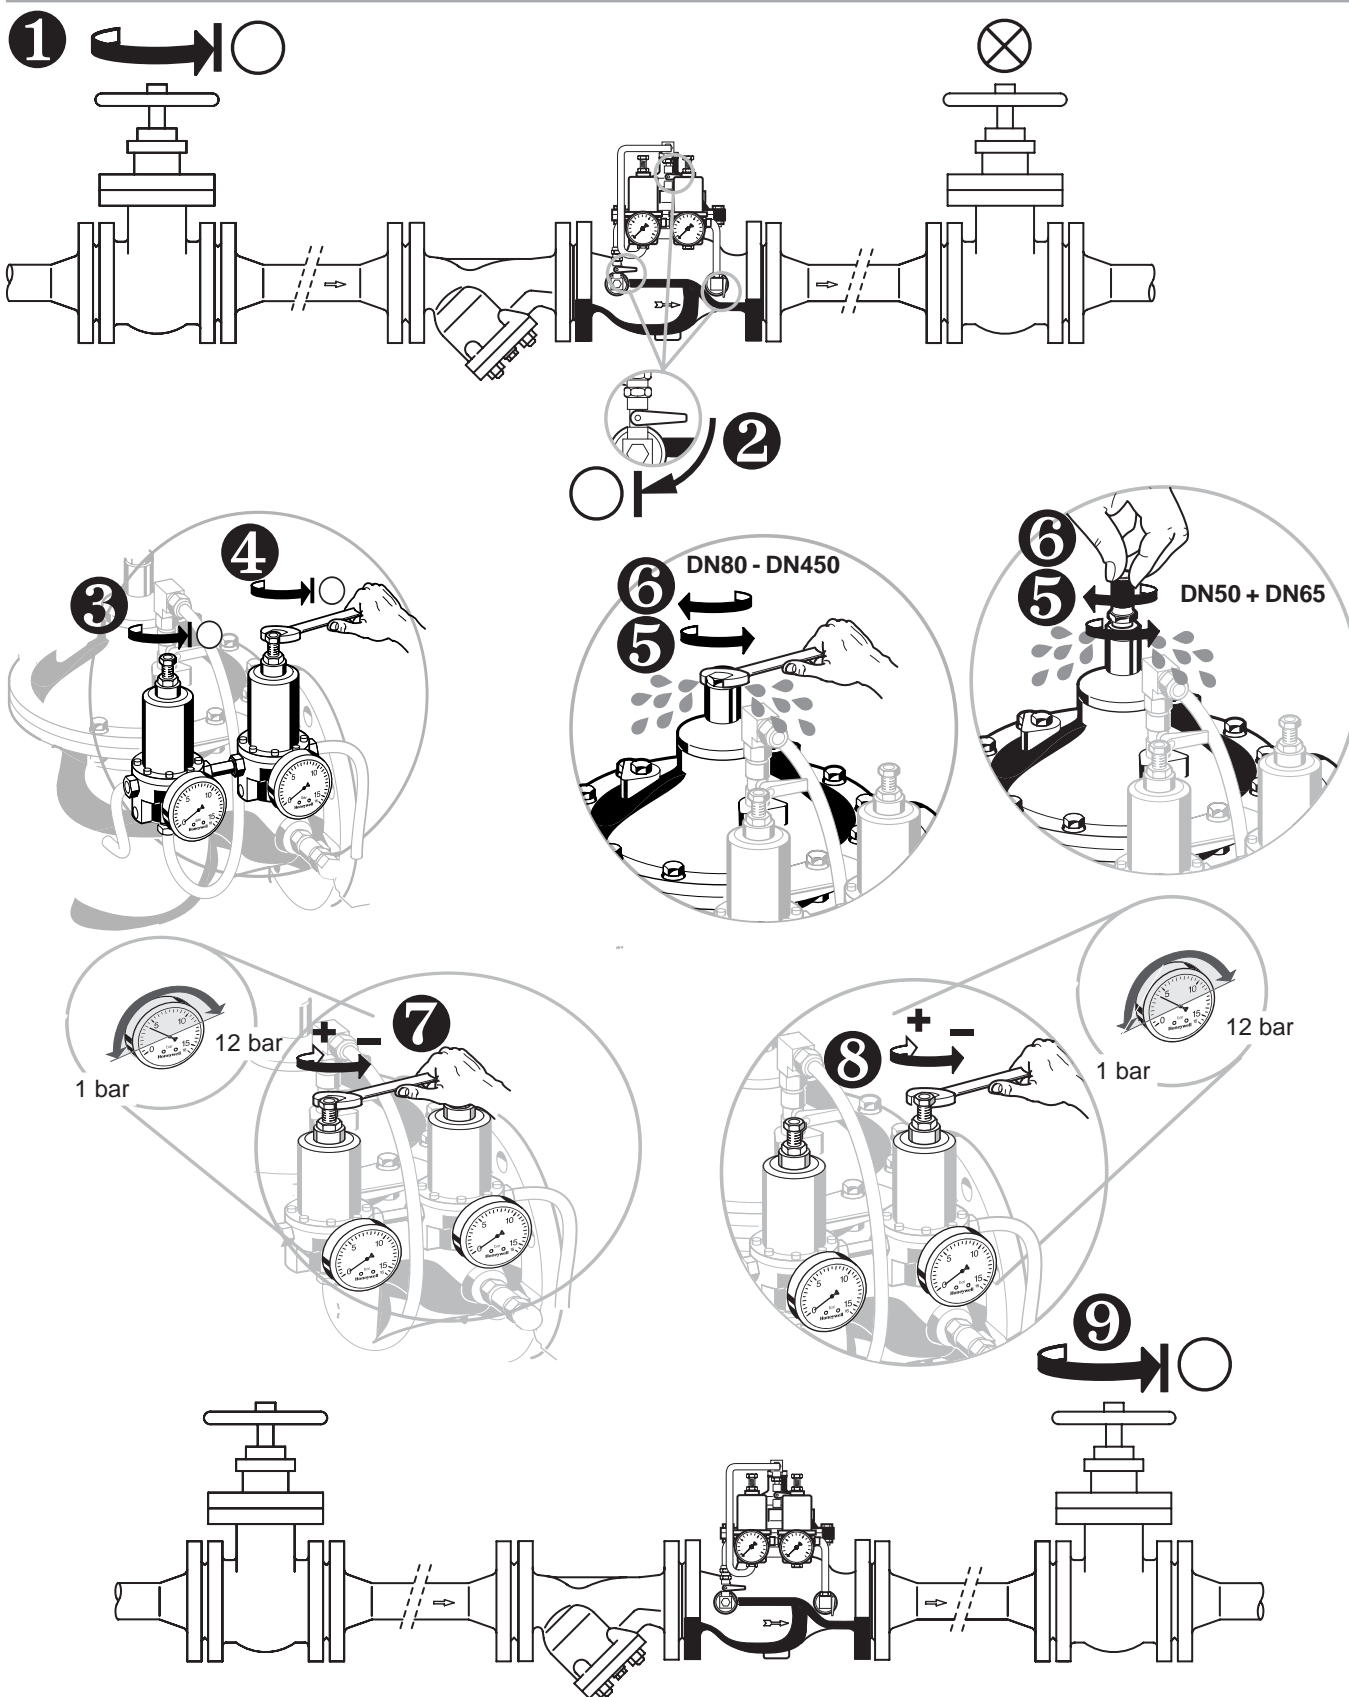

Braukmann VV300

Einbauanleitung • Installation Instructions Instructions de montage • Istruzioni di montaggio

E1

Bauteile • Components • Pièces • Componenti

①= Pilotventil CX-PS
Pilot valve CX-PS
Vanne pilote CX-PS
Valvola pilota CX-PS

②= Pilotventil CX-PR
Pilot valve CX-PR
Vanne pilote CX-PR
Valvola pilota CX-PR

③= Filtereinsatz
Filter insert
Garniture de filtration
Inserto filtro

④= Absperr-Kugelhahn
Manual ball valve
Clapet à bille
Valvola di intercettazione a sfera

E2

Einbau • Installation • Installation • Installazione

E3 *Inbetriebnahme • Commissioning • Mise en service*

Messa in servizio

Manufactured for
and on behalf of
Pittway Sàrl, Z.A., La Pièce 4,
1180 Rolle, Switzerland
by its authorised representative
Ademco 1 GmbH