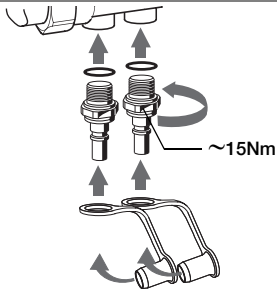

resideo

Braukmann
VS2600C

R32347518-001 Rev A

MU2H-2319GE25 R0520

Manufactured for
and on behalf of
Pittway Sàrl, Z.A., La Pièce 4,
1180 Rolle, Switzerland
by its authorised representative
Ademco 1 GmbH

For more information
homecomfort.resideo.com/europe
Ademco 1 GmbH, Hardhofweg 40,
74821 MOSBACH, GERMANY
Phone: +49 6261 810
Fax: +49 6261 81309