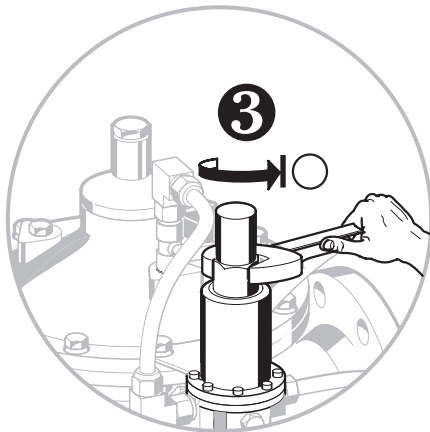

Braukmann VR300

Einbauanleitung • Installation Instructions Instructions de montage • Istruzioni di montaggio

E1

Bauteile • Components • Pièces • Componenti

- ①= Pilotventil
Pilot valve
Vanne pilote
Valvola pilota
- ②= Filtereinsatz
Filter insert
Garniture de filtration
Inserto filtro
- ③= Absperr-Kugelhahn
Manual ball valve
Clapet à bille
Valvola di intercettazione
a sfera

E2

Einbau • Installation • Installation • Installazione

E3

Inbetriebnahme • Commissioning • Mise en service Messa in servizio

Manufactured for
and on behalf of
Pittway Sàrl, Z.A., La Pièce 4,
1180 Rolle, Switzerland
by its authorised representative
Ademco 1 GmbH