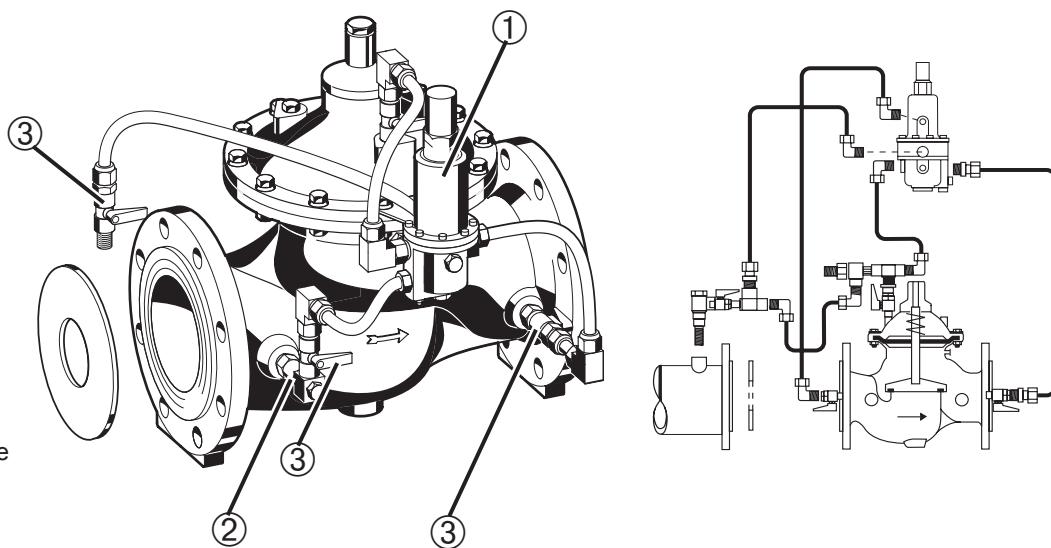

Braukmann VR300

Einbauanleitung • Installation Instructions Instructions de montage • Istruzioni di montaggio

E1

Bauteile • Components • Pièces • Componenti

- ①= Pilotventil
Pilot valve
Vanne pilote
Valvola pilota
- ②= Filtereinsatz
Filter insert
Garniture de filtration
Inserto filtro
- ③= Absperr-Kugelhahn
Manual ball valve
Clapet à bille
Valvola di intercettazione
a sfera

E2

Einbau • Installation • Installation • Installazione

E3

Inbetriebnahme • Commissioning • Mise en service Messa in servizio

Manufactured for
and on behalf of
Pittway Sàrl, Z.A., La Pièce 4,
1180 Rolle, Switzerland
by its authorised representative
Ademco 1 GmbH