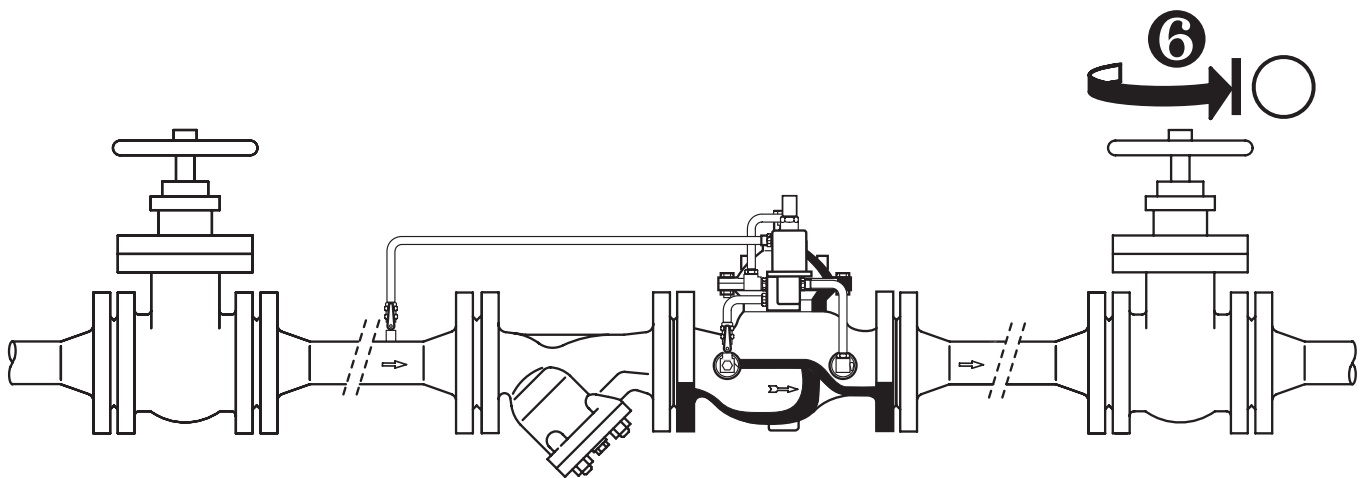

Braukmann VR300

Einbauanleitung • Installation Instructions Instructions de montage • Istruzioni di montaggio

E1

Bauteile • Components • Pièces • Componenti

- ①= Pilotventil
Pilot valve
Vanne pilote
Valvola pilota
- ②= Filtereinsatz
Filter insert
Garniture de filtration
Inserto filtro
- ③= Absperr-Kugelhahn
Manual ball valve
Clapet à bille
Valvola di intercettazione
a sfera

E2

Einbau • Installation • Installation • Installazione

E3

Inbetriebnahme • Commissioning • Mise en service Messa in servizio

Manufactured for
and on behalf of
Pittway Sàrl, Z.A., La Pièce 4,
1180 Rolle, Switzerland
by its authorised representative
Ademco 1 GmbH