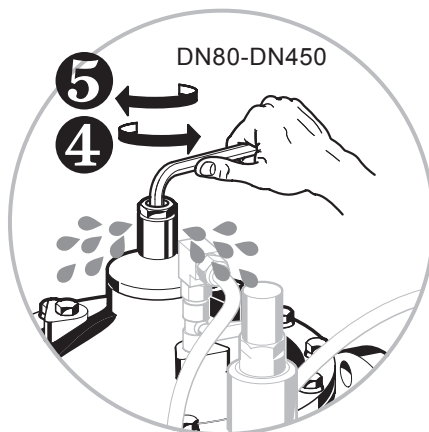

Braukmann VR300

Einbauanleitung • Installation Instructions Instructions de montage • Istruzioni di montaggio

E1

Bauteile • Components • Pièces • Componenti

- ①= Pilotventil
Pilot valve
Vanne pilote
Valvola pilota
- ②= Filtereinsatz
Filter insert
Garniture de filtration
Inserto filtro
- ③= Absperr-Kugelhahn
Manual ball valve
Clapet à bille
Valvola di intercettazione
a sfera

E2

Einbau • Installation • Installation • Installazione

E3

Inbetriebnahme • Commissioning • Mise en service Messa in servizio

Manufactured for
and on behalf of
Pittway Sàrl, Z.A., La Pièce 4,
1180 Rolle, Switzerland
by its authorised representative
Ademco 1 GmbH