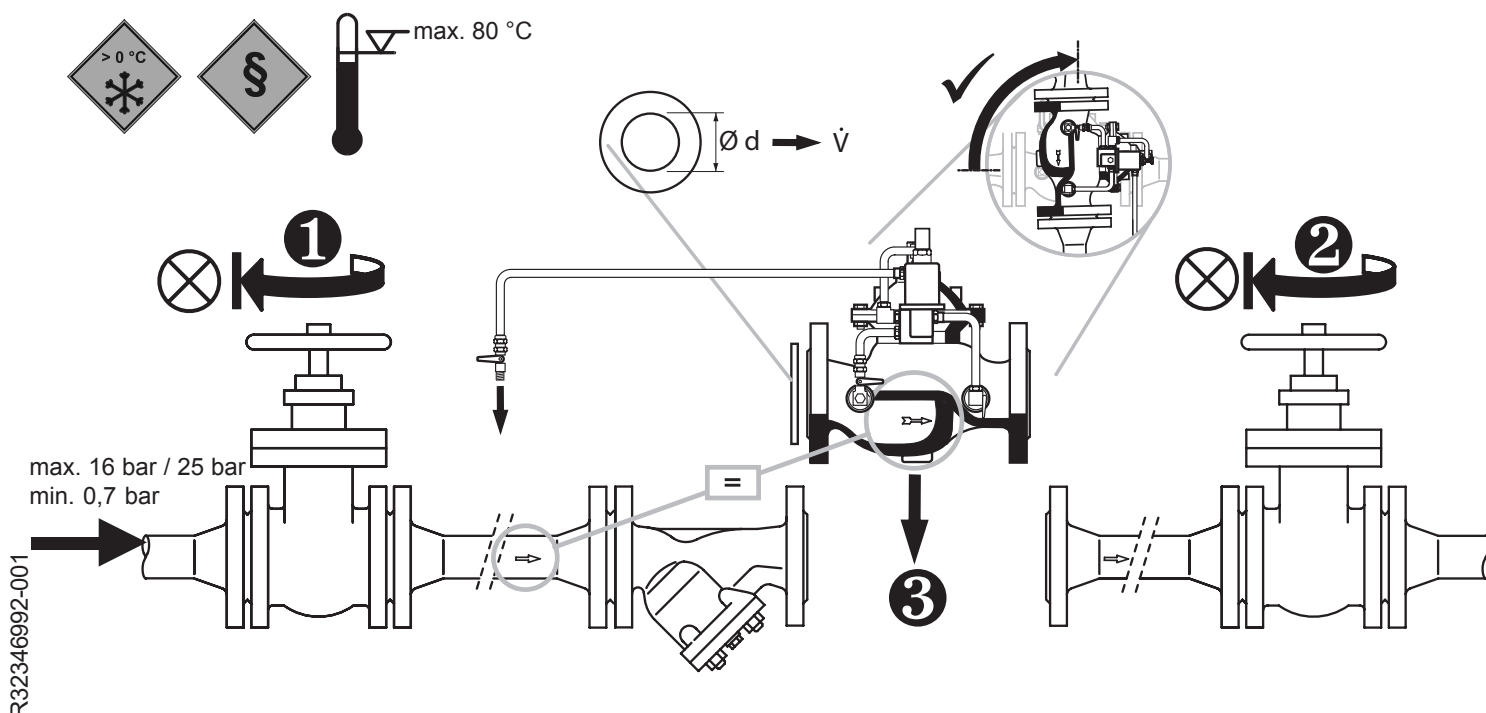

Braukmann VR300

Einbauanleitung • Installation Instructions Instructions de montage • Istruzioni di montaggio

E1

Bauteile • Components • Pièces • Componenti

- ①= Pilotventil
Pilot valve
Vanne pilote
Valvola pilota
- ②= Filtereinsatz
Filter insert
Garniture de filtration
Inserto filtro
- ③= Absperr-Kugelhahn
Manual ball valve
Clapet à bille
Valvola di intercettazione
a sfera

E2

Einbau • Installation • Installation • Installazione

E3

Inbetriebnahme • Commissioning • Mise en service Messa in servizio

Manufactured for
and on behalf of
Pittway Sàrl, Z.A., La Pièce 4,
1180 Rolle, Switzerland
by its authorised representative
Ademco 1 GmbH