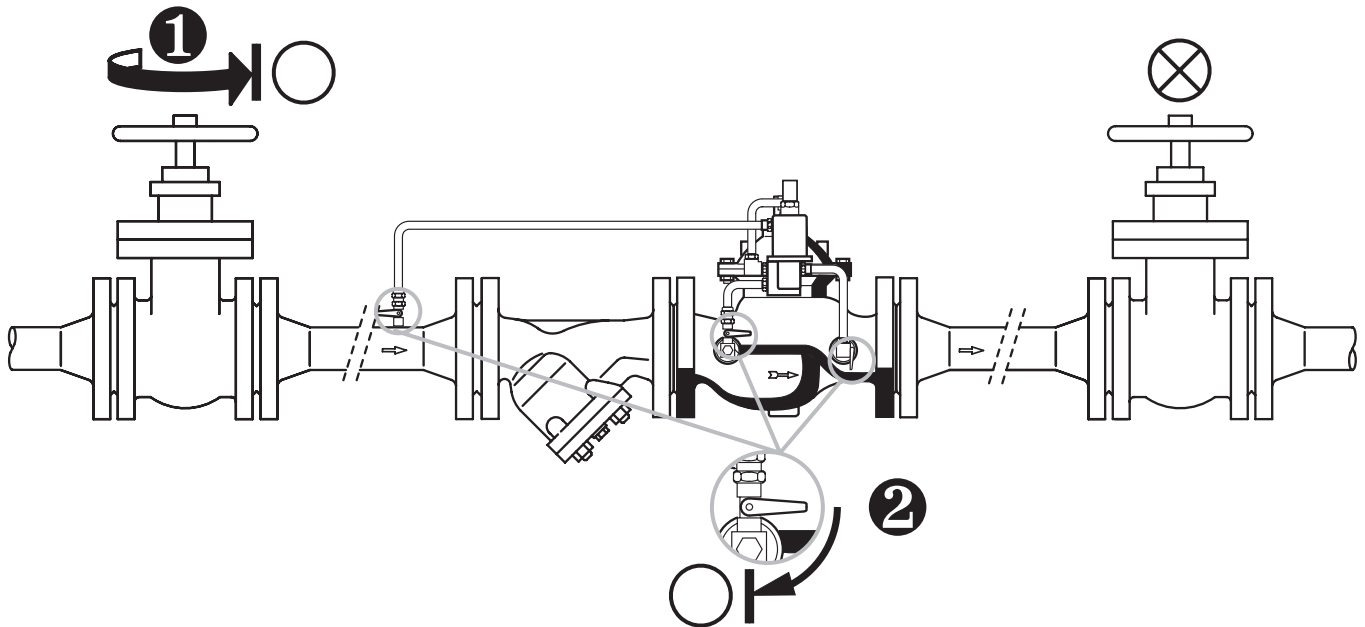

Braukmann VR300

Einbauanleitung • Installation Instructions Instructions de montage • Istruzioni di montaggio

E1

Bauteile • Components • Pièces • Componenti

- ①= Pilotventil
Pilot valve
Vanne pilote
Valvola pilota
- ②= Filtereinsatz
Filter insert
Garniture de filtration
Inserto filtro
- ③= Absperr-Kugelhahn
Manual ball valve
Clapet à bille
Valvola di intercettazione
a sfera

E2

Einbau • Installation • Installation • Installazione

E3

Inbetriebnahme • Commissioning • Mise en service Messa in servizio

Manufactured for
and on behalf of
Pittway Sàrl, Z.A., La Pièce 4,
1180 Rolle, Switzerland
by its authorised representative
Ademco 1 GmbH