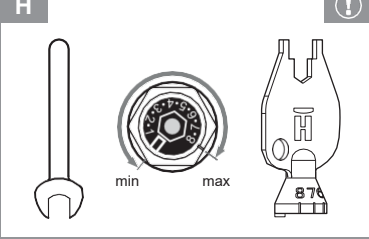

V2100EPI...
DN
(DN10*, DN15*, DN20*)

V2100DPI...
DN
(DN10*, DN15*, DN20*)

V2100API...
DN
(DN10, DN15)

* Applied for KEYMARK certification and testing