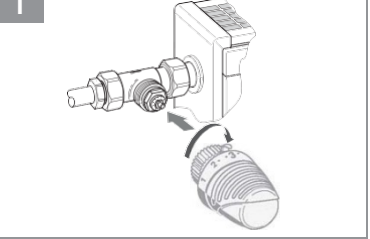

V2100EPI...
DN
(DN10*, DN15*, DN20*)

V2100DPI...
DN
(DN10*, DN15*, DN20*)

V2100API...
DN
(DN10, DN15)

* Applied for KEYMARK certification and testing