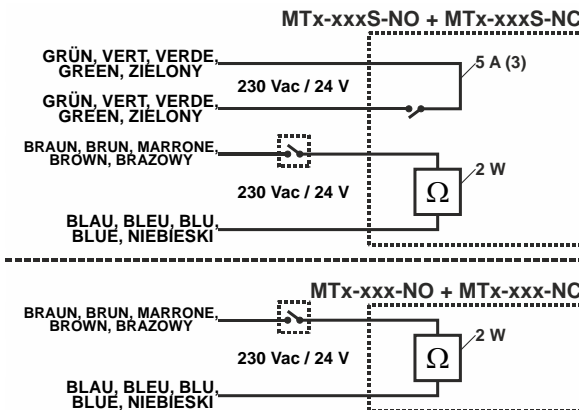

Wiring/Verkabelung/Câblage/Montaggio/Przewody

For more information

homecomfort.resideo.com/europe

Ademco 1 GmbH
Hardhofweg 40
74821 MOSBACH
GERMANY
Phone: +49 6261 810
Fax: +49 6261 81309

Manufactured for and on behalf of the
Pittway Sàrl, La Pièce 4, 1180 Rolle, Switzerland by
its Authorised Representative Ademco 1 GmbH
MU1B-0490GE23 R0320
Subject to change
© 2020 Pittway Sàrl. All rights reserved.
This document contains proprietary information of
Pittway Sàrl and its affiliated companies and is
protected by copyright and other international laws.
Reproduction or improper use without specific
written authorisation of Pittway Sàrl is strictly
forbidden. The Honeywell Home trademark is used
under license from Honeywell International Inc.

Honeywell Home