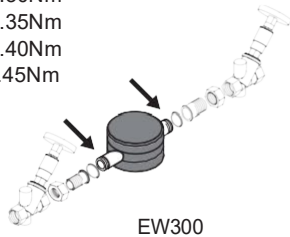

Honeywell Home

EW300, EW370, EW400

DN15 => 17+29
 DN20 => 24+36
 DN25 => 29+47
 DN32 => 37+54
 DN40 => 44+67

EW300, EW370: 0.1...130°C
 Max. 16 bar

EW400: 5...120°C
 5...105°C
 Max. 16 bar

5...120°C
 5...90°C

EW300

EW370

EW400

DN15: 20..25Nm
 DN20: 25..30Nm
 DN25: 30..35Nm
 DN32: 35..40Nm
 DN40: 40..45Nm

EW300

EW370

EW400

EW300	•	•		U0 D0	U5 D3
EW370	•	•		U0 D0	U5 D3
EW400	•	•		U0 D0	U0 D0