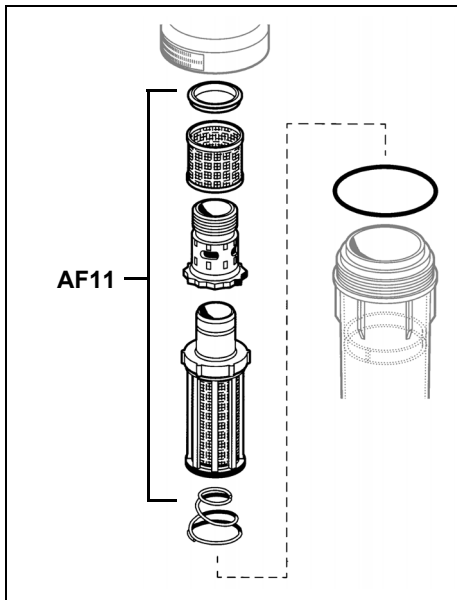

resideo

Braukmann AF11

Einbauanleitung

R32347710-001 Rev.A

Manufactured for
and on behalf of
Pittway Sàrl, Z.A., La Pièce 4,
1180 Rolle, Switzerland
by its authorised representative
Ademco 1 GmbH

For more information
homecomfort.resideo.com/europe
Ademco 1 GmbH, Hardhofweg 40,
74821 MOSBACH, GERMANY
Phone: +49 6261 810
Fax: +49 6261 81309