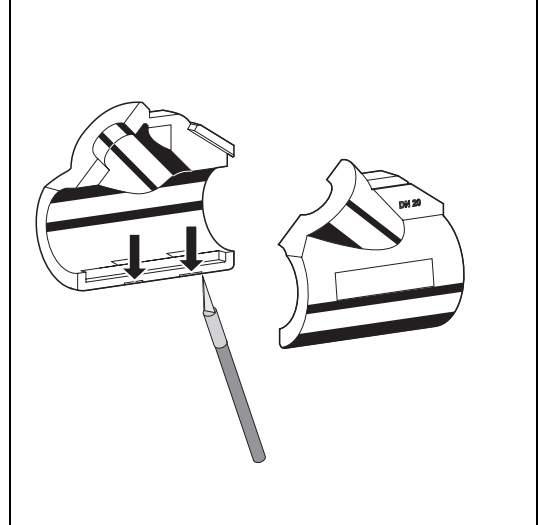

Braukmann VA2510C

V4x20 Alwa + VA3401A

V5032 Kombi-2-Plus

Manufactured for
and on behalf of

Pittway Sàrl, Z.A., La Pièce 4,
1180 Rolle, Switzerland

by its authorised representative
Ademco 1 GmbH

For more information
homecomfort.resideo.com/europe