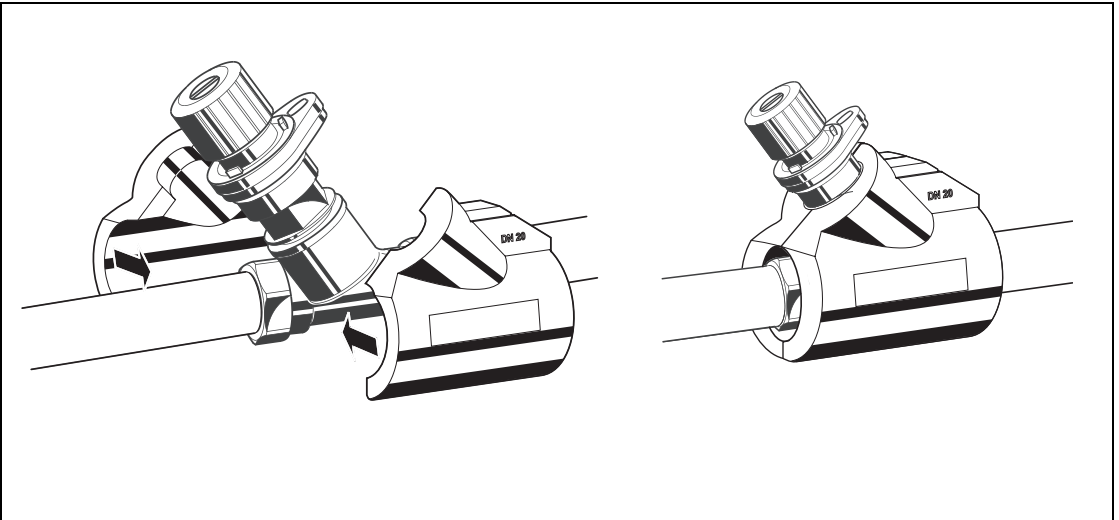

Braukmann VA2510C

V4x20 Alwa + VA3401A

V5032 Kombi-2-Plus

Manufactured for
and on behalf of

Pittway Sàrl, Z.A., La Pièce 4,
1180 Rolle, Switzerland

by its authorised representative
Ademco 1 GmbH

For more information
homecomfort.resideo.com/europe