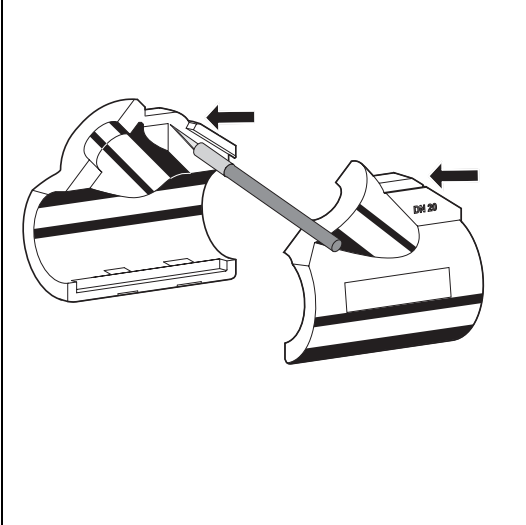

Braukmann VA2510C

V4x20 Alwa + VA3401A

V5032 Kombi-2-Plus

Manufactured for
and on behalf of

Pittway Sàrl, Z.A., La Pièce 4,
1180 Rolle, Switzerland

by its authorised representative
Ademco 1 GmbH

For more information
homecomfort.resideo.com/europe