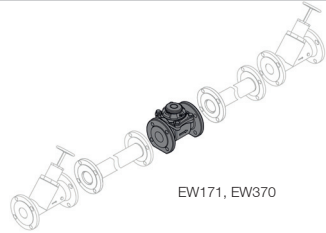

i

DN15: 20..25Nm
DN20: 25..30Nm
DN25: 30..35Nm
DN32: 35..40Nm
DN40: 40..45Nm

EW105, EW110

EW171, EW370

EW105, EW110

•

•

U0 D0