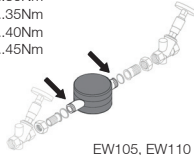

i

DN15: 20..25Nm
DN20: 25..30Nm
DN25: 30..35Nm
DN32: 35..40Nm
DN40: 40..45Nm

EW105, EW110

EW171, EW370

EW105, EW110

•

•

U0 D0