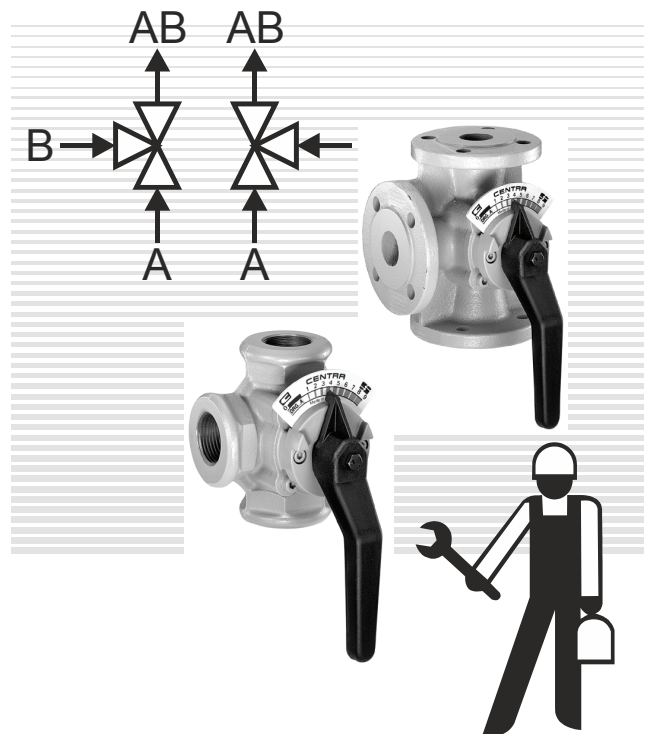

## CENTRA DRG

Manufactured for  
and on behalf of  
Pittway Sàrl, Z.A., La Pièce 4,  
1180 Rolle, Switzerland  
by its authorised representative  
Ademco 1 GmbH

© 2020 Resideo Technologies, Inc. All rights reserved.